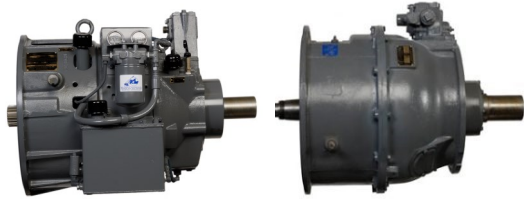

TORQUE CONVERTERS